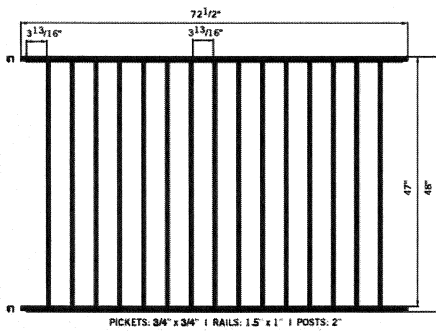

EO4OV - 4' HIGH 2-RAIL PICKET FENCE