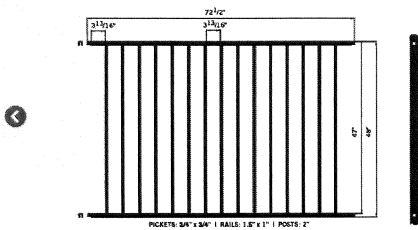

EO4OV

Ornamental Aluminum Two Rail Picket Fence

48" high ornamental aluminum two rail picket fence that duplicates the classic wrought iron fence look. Made for pool codes with pickets that are flush to the bottom and top rails.

- Available for Quick-Ship delivery
- Matching, accent, and rainbow 48" and 60" gates
- Featuring "hidden screw" technology with "aluminum feature strip"
- Smooth rackability
- 6061 T6 Aluminum Alloy
- DuPont powder coating
- Pickets: Fifteen 3/4" x 3/4" Pickets
- Rails: Two 1.5" x 1" Rails
- Black (EO4OV-BK) or Bronze (EO4OV-BZ)

GET A QUOTE