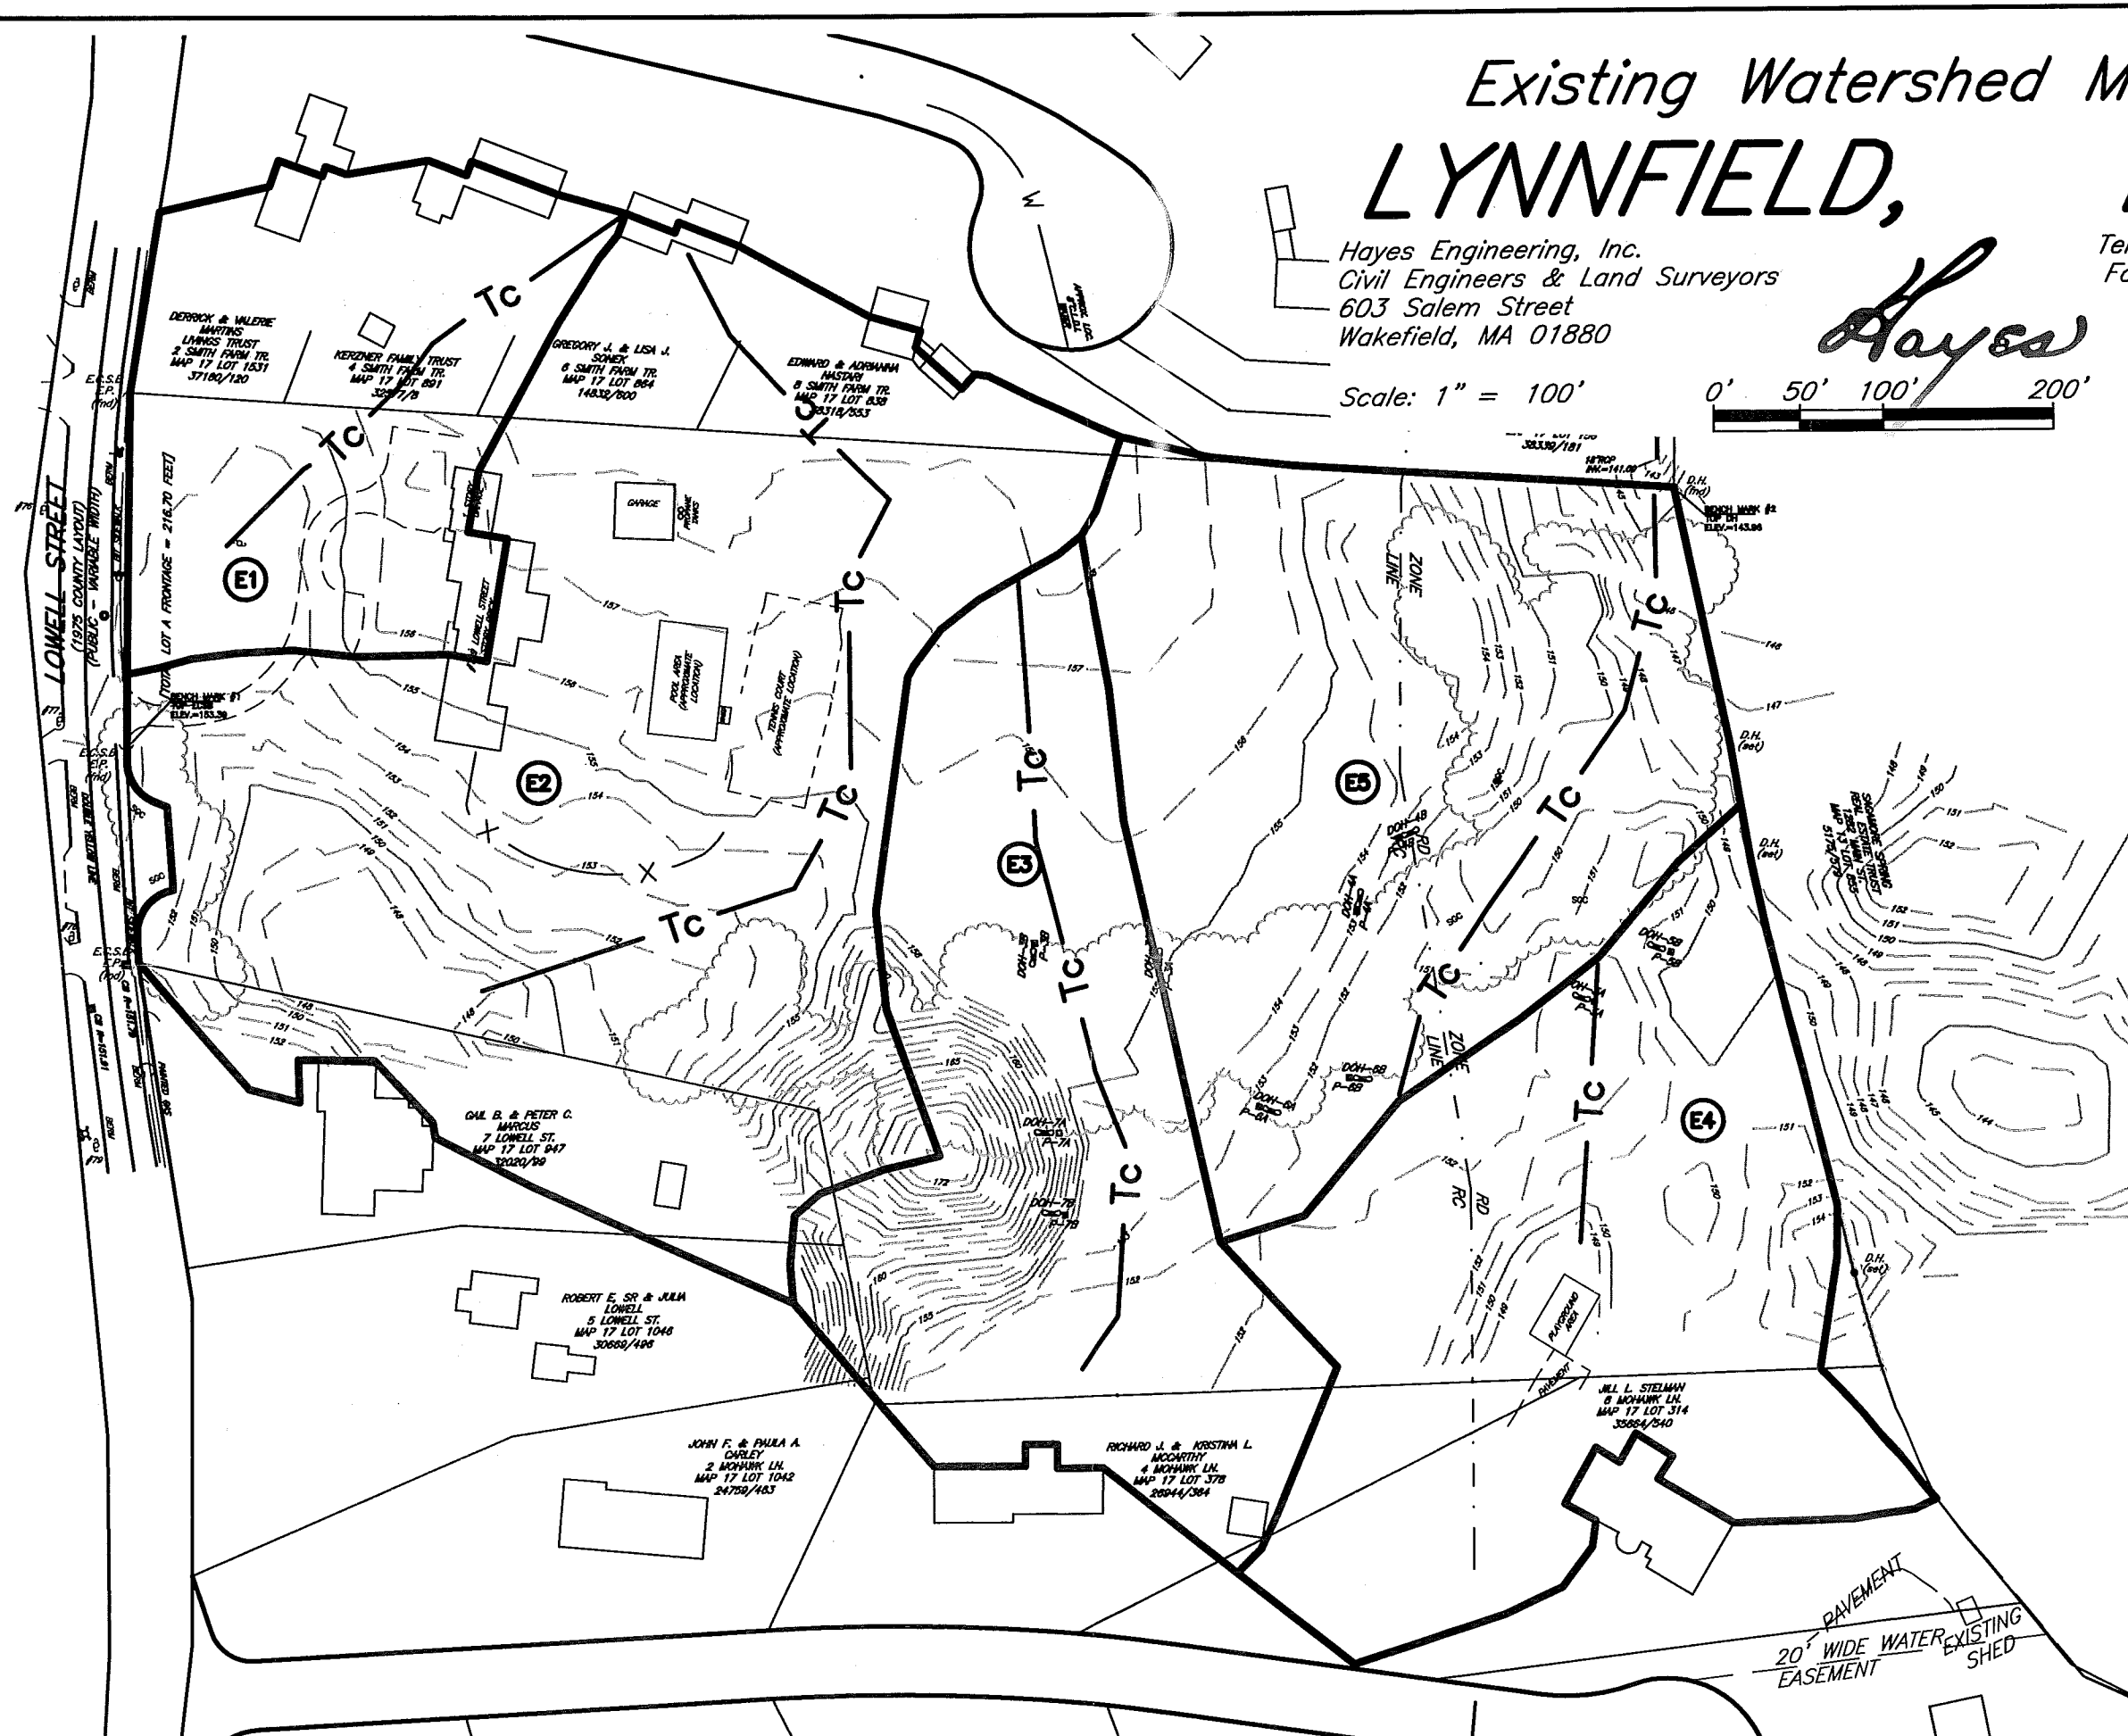

*Hayes*

Scale: 1" = 100'

April 14, 2021

M:\LYE116\DWG\ellc2.dwg, 4/14/2021 2:41:38 PM, ERI

*Hayes*

Scale: 1" = 100'

April 14, 2021

M:\1\VE1161\D\valley.p2.dwg, 4/14/2021, 1:00:14 PM, EBI