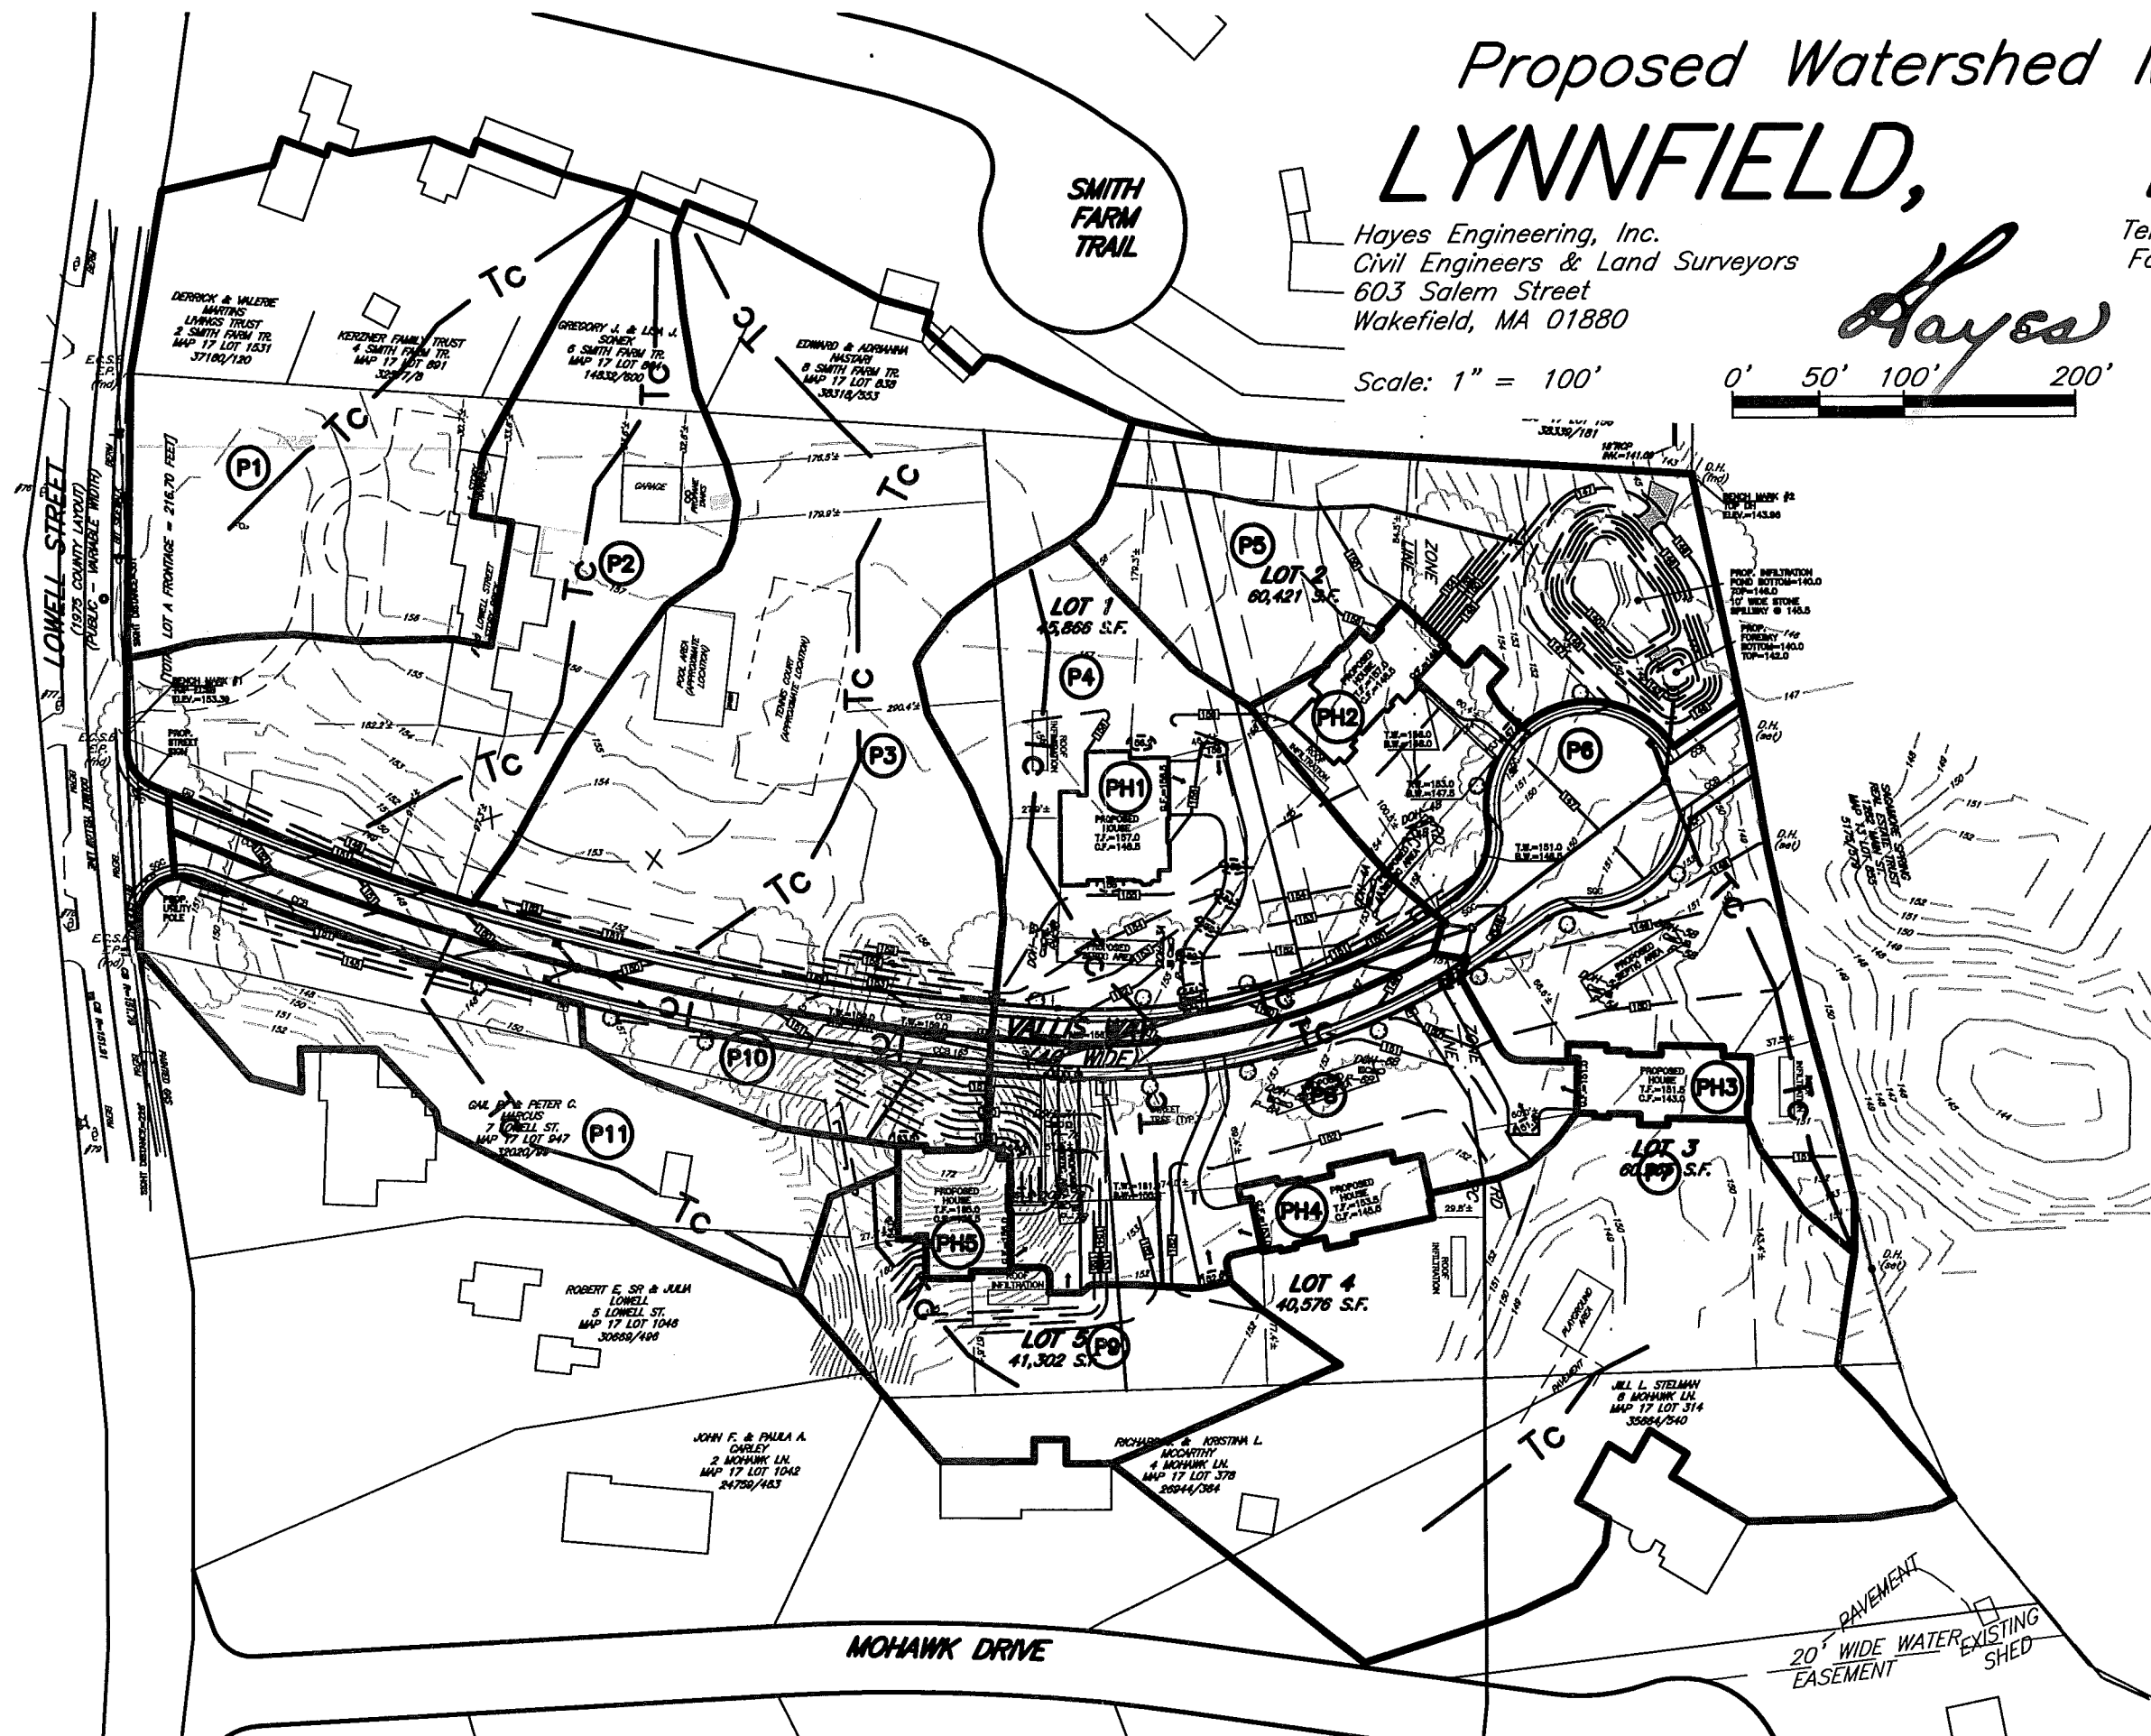

*Hayes*

Scale: 1" = 100'

April 14, 2021

M:\LYE116\DWG\ellc2.dwg, 4/14/2021 2:41:38 PM, ERI

# Proposed Watershed Map in LYNNFIELD, MASS.

Hayes Engineering, Inc.  
Civil Engineers & Land Surveyors  
603 Salem Street  
Wakefield, MA 01880

Telephone: 781.246.2800  
Facsimile: 781.246.7596  
www.hayeseng.com

*Hayes*

Scale: 1" = 100'

April 14, 2021

M:\1\VE1161\D\valley.p2.dwg, 4/14/2021, 1:00:14 PM, EBI